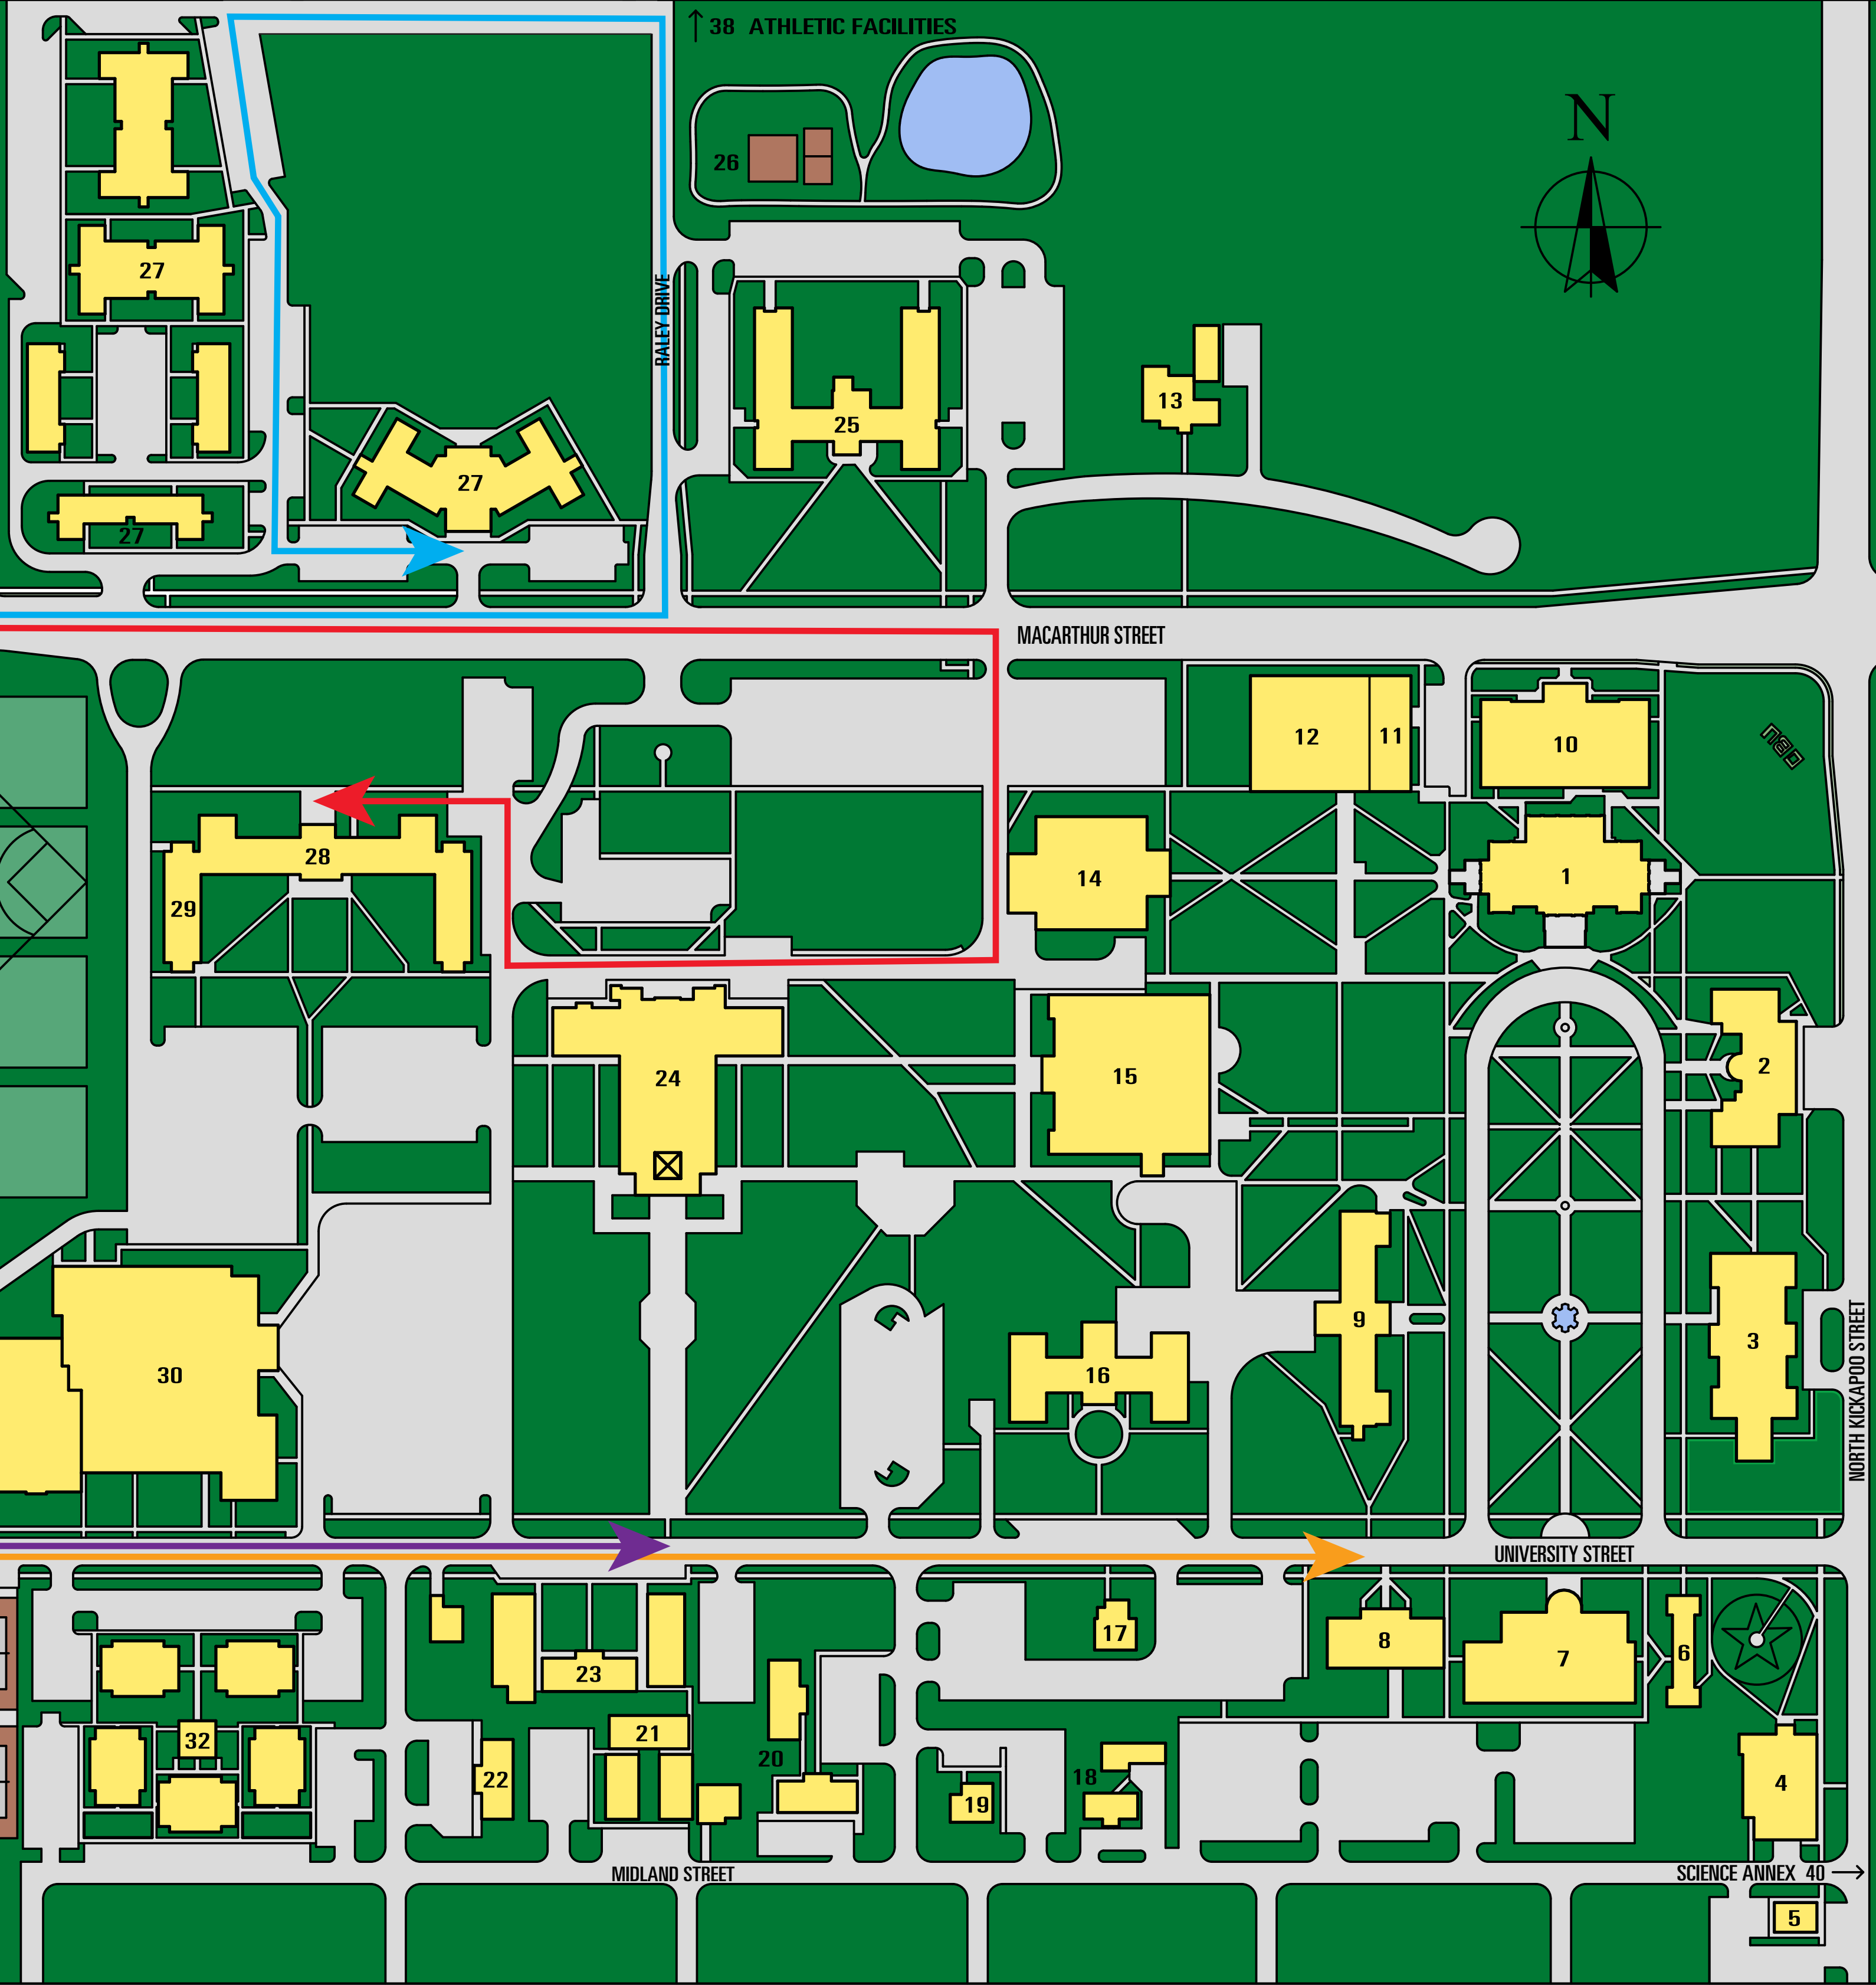

OKLAHOMA BAPTIST UNIVERSITY CAMPUS MAP

Move-In Day 2017

Lodge Route

Agee Route

Kerr Route

WMU Route

CAMPUS LEGEND

- | | | | |
|------------------------------------|--------------------------------------|------------------------------------|--|
| 1. SHAWNEE HALL | 14. SARKEYS TELECOMMUNICATION CENTER | 25. TAYLOR RESIDENCE CENTER | 38. ATHLETIC FACILITIES - BASEBALL/SOFTBALL/SOCCER/LACROSSE FIELDS AND COATES BASEBALL/SOFTBALL BUILDING |
| 2. THURMOND HALL | 15. GEIGER CENTER | 26. MILLENNIUM PARK | 39. EYER BUILDING - FACILITIES MANAGEMENT |
| 3. W.P. WOOD SCIENCE BUILDING | 16. KERR RESIDENCE HALL | 27. OBU RESIDENCE VILLAGE | 40. SCIENCE ANNEX |
| 4. ART DEPARTMENT | 17. STUBBLEAUX CHAPEL | 28. AGEE RESIDENCE CENTER | |
| 5. ART ANNEX | 18. MIDLAND APARTMENTS | 29. ATHLETIC DEPARTMENT | |
| 6. FORD MUSIC HALL | 19. CAMUS POLICE | 30. NOBLE COMPLEX | |
| 7. BAILEY BUSINESS CENTER | 20. BURNS/COBBS APARTMENTS | 31. RECREATION AND WELLNESS CENTER | |
| 8. MONTGOMERY HALL | 21. DEVEREAUX EAST APARTMENTS | 32. WEST UNIVERSITY APARTMENTS | |
| 9. WMU RESIDENCE CENTER | 22. DEVEREAUX WEST APARTMENTS | 33. TENNIS COURTS | |
| 10. JANE E. & NICK K. STAVROS HALL | 23. HOWARD RESIDENCE COMPLEX | 34. INTRAMURAL FIELDS | |
| 11. OWENS HALL | 24. RALEY CHAPEL | 35. HURT MEMORIAL TRACK COMPLEX | |
| 12. MAYBEE LEARNING CENTER | POTTER AUDITORIUM (UPPER LEVEL) | 36. J.P. CHANCE TRACK BUILDING | |
| 13. CARGILL ALUMNI CENTER | YARBOROUGH AUDITORIUM (LOWER LEVEL) | 37. MATHENA CENTER | |

500 W. University - Shawnee, OK 74804