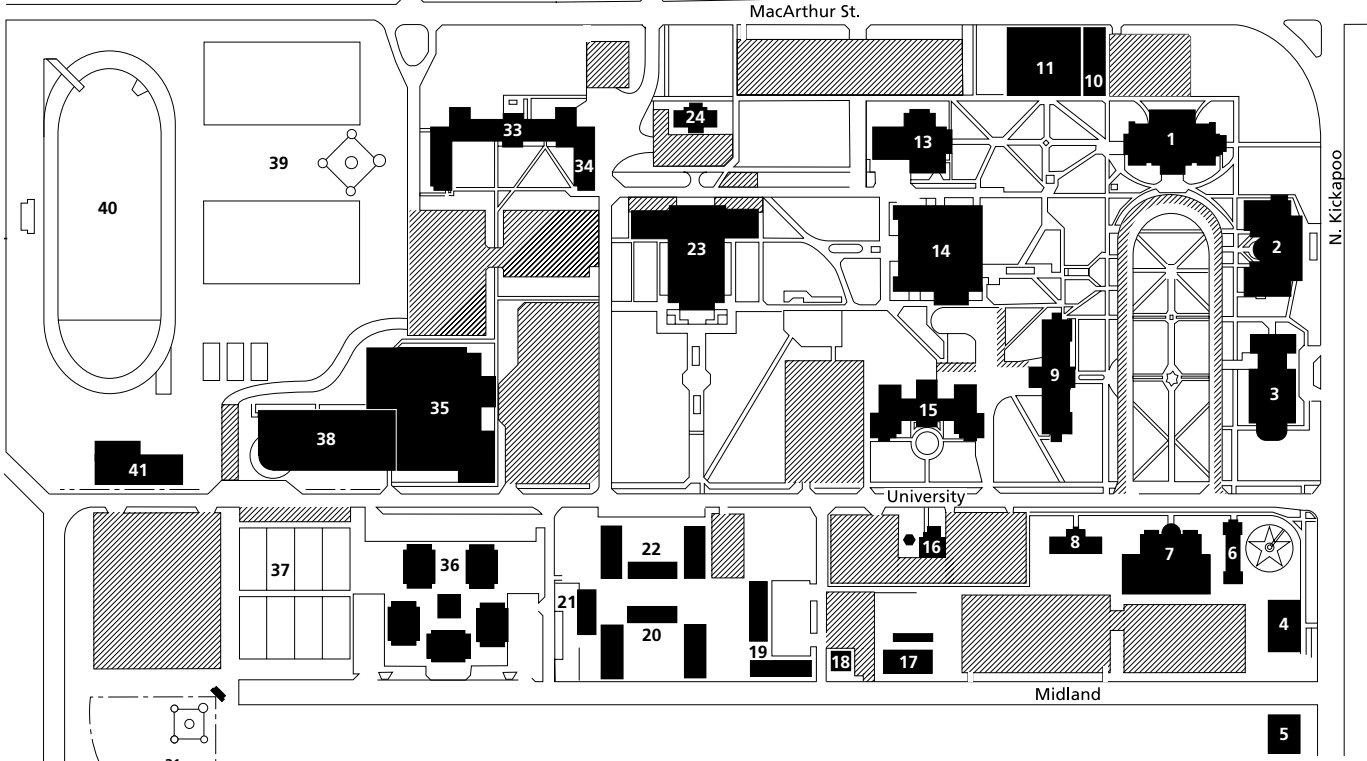

### Numerical Listing of Campus Features

- 1. Shawnee Hall
- 2. Thurmond Hall
- 3. W.P. Wood Science Building
- 4. Art Department
- 5. Art Annex
- 6. Ford Music Hall
- 7. Bailey Business Center
- 8. Montgomery Hall
- 9. WMU Residence Center
- 10. Owens Hall
- 11. Mabee Learning Center
- 12. President's House
- 13. Sarkeys Telecommunication Center
- 14. Geiger Center
- 15. Kerr Residence Hall
- 16. Stubblefield Chapel
- 17. Midland Apartments
- 18. Campus Safety
- 19. Burns/Cobbs Apartments
- 20. Devereaux East Apartments
- 21. Devereaux West Apartments
- 22. Howard Residence Complex
- 23. Raley Chapel
- 24. Jent Alumni Center
- 25. Taylor Residence Center
- 26. Millennium Park
- 27. Faculty Housing
- 28. Soccer Complex
- 29. Bison Field at Ford Park
- 30. Coates Baseball/Softball Building
- 31. Lady Bison Softball Park
- 32. MacArthur Drive Apartments
- 33. Agee Residence Center
- 34. Public Relations (Baxter Lower Level)
- 35. Noble Complex for Athletics
- 36. West University Apartments
- 37. Tennis Courts
- 38. Recreation and Wellness Center
- 39. Intramural Fields
- 40. Hurt Memorial Track Complex
- 41. Track Building
- 42. Physical Plant

# O·B·U

Oklahoma Baptist University  
 500 W. University  
 Shawnee, OK 74804  
 www.okbu.edu

↓ 42 (Physical Plant)